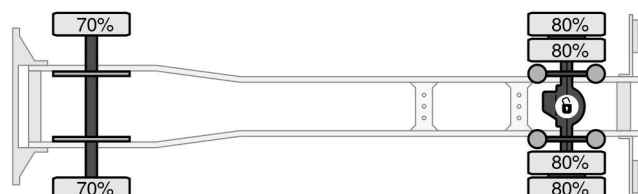

DAF CF 75.250 4x2 WITH CURTAINSIDE BOX & LOADING ...

Referenznummer: SN 59433846

Schijfremmen
315/80R22,5
7.500 kg
Bladvering

Enkelvoudige reductie
315/70R22,5
11.500 kg
Luchtvering

BESCHREIBUNG

Ladebordwand: AMA LIFT WITH 2 METER PLATFORM 2000, Heckklappe, 2000 kg

ROEFS CURTAINSIDE BOX: SIZE: LENGTH x WIDE x HIGH: Ca. 7.49 M. x 2.50 M. x 2.65 M. (INSIDE)!! BACK DOORS!!

AMA 2.000 KG. LOADING PLATFORM!!

TRUCK IS IN GOOD DRIVING CONDITION, READY FOR THE JOB!!

MORE DAF 4x2 / 4x4 / 6x2 / 6x4 / 8x4 TRUCKS IN STOCK FOR SALE!! (>75 TRUCKS/TRAILERS IN STOCK)!!