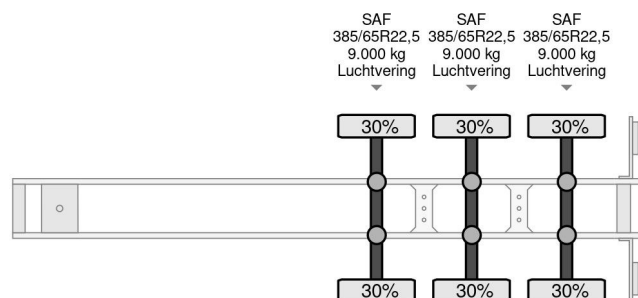

ZUBEHÖR

- Antiblockiersystem • Antiblockiersystem • Hecktüren •
- Lufffederung • Werkzeugkasten • Zwei Hecktüren

BESCHREIBUNG

HEAVY DUTY KRONE SDP 27 13.60 METER CURTAINSIDE TRAILER WITH SLIDING ROOF, SAF-AXLES & DISC BRAKES!!

SAF AXLES!!
DISC BRAKES!!
ABS-BRAKE SYSTEM!!
ETC.

SIZE: LENGTH x WIDE x HIGH; Ca. 13.65 x 2.50 x 2.70 M.
(INSIDE) !!
SLIDING ROOF!!
EXTRA STORAGE HOLES IN FLOOR!!
BACK DOORS!!

MORE TRAILERS (ALL KIND) IN STOCK FOR SALE, > 75 TRUCKS/TRAILERS IN STOCK!!

SHIPMENT, TRANSPORT, LOADING, STACKING OR TRANSIT REGISTRATION?