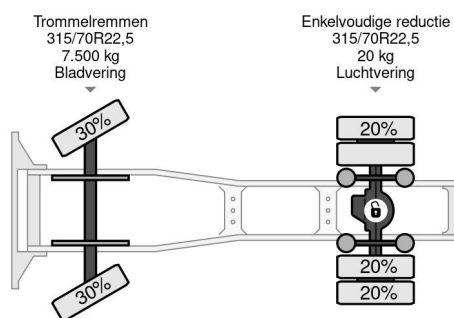

DAF ATI SLEEPERCAB (EURO 2 / ZF16 MANUAL GEARBOX / ZF-INTARDER)

GENERAL INFORMATION

ID	SN 56920372 Z
Year	1997
Mileage	923.500 km
Construction	Standard tractor
Emissionclass	2

TECHNICAL INFORMATION

First registration date	26-03-1997
Fuel	Diesel
Transmission	Manual
Vehicle identification number	XL RTE85WC0E450372
Axle configuration	4x2
Weight	7.500 kg
Load capacity	11.500 kg
Gross weight	19.000 kg
Cylinder count	6
Power kw	295
Power hp	401
Wheelbase	380

DAF 85.400 ATI SLEEPERCAB (EURO 2 / ZF16 MANU... 4x2

Referentienummer: SN 56920372 Z

ACCESSORIES

- 16 gears Manual gearbox
- 430 Liter Fuel tank
- Anti-lock braking system
- Heated mirrors
- Main switch
- Radio/CD player
- Roof spoiler
- Sleeper cab
- Speed limiter
- ZF-intarder
- ZF16 gears manual