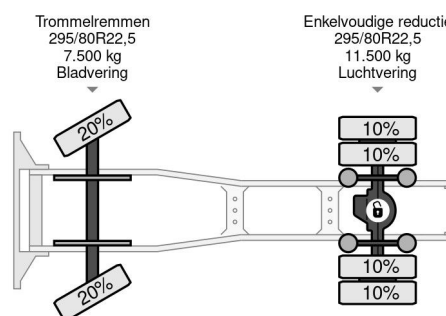

ACCESSORIES

- 16 gears Manual gearbox
- 600 Liter Fuel tank
- Anti-lock braking system
- Anti-lock braking system
- Controlled slip differential
- Cruise control
- DRUM BRAKES
- Flits lights
- Heated mirrors
- Luxery drivers seat
- Radio/CD player
- Sleeper cab
- Speed limiter
- Visor
- ZF16 gears manual

DESCRIPTION

GOOD CONDITION DAF FT95-360 ATI SPACECAB 4x2 TRACTOR UNIT (EURO 2) WITH ZF16 MANUAL GEARBOX (FORMER DUTCH REGISTRATION (BF-JT-56))!! 360HP, EURO 2 (MECHANICAL PUMP AND INJECTORS)!! ZF16 MANUAL GEARBOX!! 600 LITER DIESEL TANK!! ETC!!

PERFECT COLLECTORS ITEM, TRUCK IS IN GOOD DRIVING CONDITION, READY FOR THE JOB !!

MORE DAF CF/XF 4x2 / 6x2 / 6x4 / 8x4 (EURO 2/3/4/5/6) IN STOCK FOR SALE!! (>85 TRUCKS/TRAILERS IN STOCK)!!

SHIPMENT, STACKING, LOADING, TRANSIT REGISTRATION OR TRANSPORT?

NO PROBLEM FOR US; WE ARE AN "ONE STOP SHOP" COMPANY!!