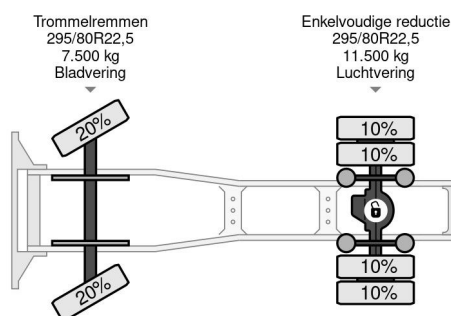

DAF ATI SPACECAB (DUTCH TRUCK) (EURO 2 / ZF16 MANUAL GEARBOX / ABS BRAKE SYSTEM)

GENERAL INFORMATION

ID	SN 56932058 Z
Year	1997
Mileage	999.500 km
Construction	Standard tractor
Emissionclass	2

TECHNICAL INFORMATION

First registration date	14-09-1997
License plate	BF-JT-56
Fuel	Diesel
Transmission	Manual
Vehicle identification number	XL RTE47WS0E452058
Axle configuration	4x2
Weight	6.960 kg
Load capacity	12.040 kg
Gross weight	19.000 kg
Cylinder count	6
Power kw	265
Power hp	360
Wheelbase	380

DAF 95.360 ATI SPACECAB (DUTCH TRUCK) (EURO 2... 4x2

Referentienummer: SN 56932058 Z

ACCESSORIES

- 2 Beds • 16 gears Manual gearbox • 430 Liter Fuel tank • 600 Liter Fuel tank • Airhorns on cabin • Anti-lock braking system • Anti-lock braking system • Controlled slip differential • Cruise control • Differential Lock • DRUM BRAKES • Flits lights • Heated Mirrors • Heated mirrors • Luxery drivers seat • Metallic paint • Radio/CD player • Sleeper cab • Speed limiter • Visor • ZF16 gears manual