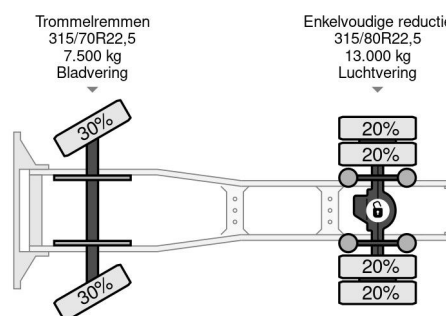

ACCESSORIES

- 2 Beds • 16 gears Manual gearbox • 600 Liter Fuel tank
- Anti-lock braking system • Anti-lock braking system • Controlled slip differential • DRUM BRAKES • Electrically adjustable door mirrors • Electric windows • Heated mirrors
- Luxery drivers seat • Radio/CD player • Roof spoiler • Sleeper cab • Speed limiter • Spotlights • Visor • ZF16 gears manual

DESCRIPTION

Damages: none

GOOD CONDITION DAF FT95-430XF SPACECAB 4x2 TRACTOR UNIT (EURO 2) WITH ZF16 MANUAL GEARBOX & ROOF SPOILER!!
430HP, EURO 2 (MECHANICAL PUMP AND INJECTORS)!!
ZF16 MANUAL GEARBOX!!
600 LITER DIESEL TANK!!
SPOILER ON CABIN!!
ETC!!

TRUCK IS IN GOOD DRIVING CONDITION, READY FOR THE HEAVY JOBS !!

MORE DAF CF/XF 4x2 / 6x2 / 6x4 / 8x4 (EURO 2/3/4/5/6) IN STOCK FOR SALE!! (>85 TRUCKS/TRAILERS IN STOCK)!!

SHIPMENT, STACKING, LOADING, TRANSIT