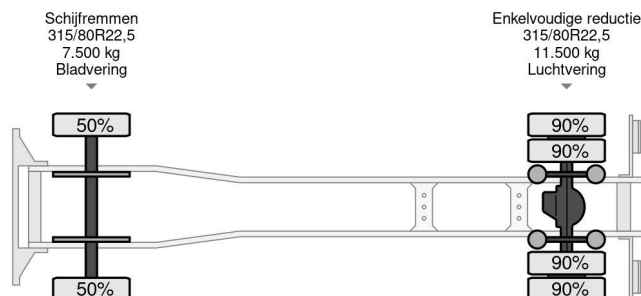

DESCRIPTION

GOOD CONDITION DAF FACF75-250 4x2 CHASSIS WITH CURTAINSIDE BOX, SLIDING ROOF, BACK DOORS AND D'HOLLANDIA 2.000 KG. LOADING PLATFORM!!
250HP, EURO 5, 6 CILINDER ENGINE!!
AS-TRONIC GEARBOX!!
SUNVISOR!!
ROOF SPOILER!!
AIRCONDITIONING!!
ETC.!!

MULDER CURTAINSIDE BOX, SIZE; : LENGTH x WIDE x HIGH: Ca. 7.60 M. x 2.50 M. x 2.73 M. (INSIDE)!!
BACK DOORS!!
SLIDING ROOF!!
D'HOLLANDIA DHSSUR 80 2.000 KG. LOADING