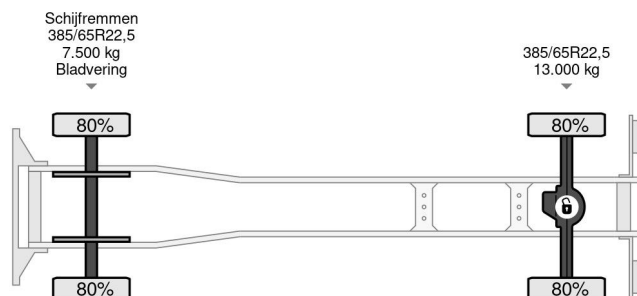

DAF SLEEPERCAB 4x2 DAKAR EDUCATION TRUCK (ZF16 MANUAL GEARBOX / DOUBLE BRAKE/CLUTCH PEDALS / 3 SEATS / AIRCONDITIONING / EURO 4)

GENERAL INFORMATION

ID	SN 53750190
Year	2007
Mileage	899.000 km
Construction	Box body
Emissionclass	4

TECHNICAL INFORMATION

First registration date	25-06-2007
License plate	12-BDZ-8
Fuel	Diesel
Transmission	Manual
Vehicle identification number	XLRAE85MC0E770190
Axle configuration	4x2
Weight	7.360 kg
Load capacity	13.140 kg
Gross weight	20.500 kg
Cylinder count	6
Power kw	265
Power hp	360
Wheelbase	450
Length	720 cm
Width	255 cm

DAF CF 85.360 SLEEPERCAB 4x2 DAKAR EDUCATION TR...

Referentienummer: SN 53750190

DESCRIPTION

Cargo space outer length: 476 cm
Cargo space outer width: 230 cm
Cargo space outer height: 175 cm

PERFECT CONDITION (REPLICA) DAKAR DAF FACF85-360 EDUCATION TRUCK WITH ZF MANUAL GEARBOX, DOUBLE CLUTCH/BRAKE PEDALS, 3-SEATS & AIRCONDITIONING!!
360HP, EURO 4!!
ZF16 MANUAL GEARBOX!!
3-SEATS WITH SEATBELTS!!
DOUBLE CLUTCH & BRAKE PEDALS!!
AIRCONDITIONING!!
COMBI-LIGHTS!!