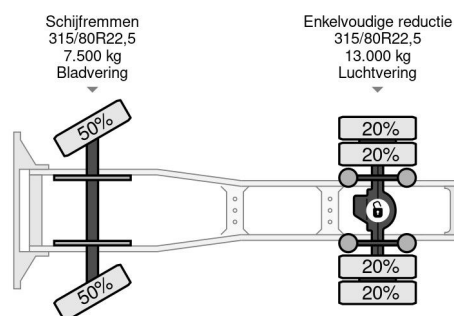

DAF 4x2 SLEEPERCAB (ZF16 MANUAL GEARBOX / EURO 5 / AIRCONDITIONING)

GENERAL INFORMATION

ID	SN 57383769
Year	2007
Mileage	991.000 km
Construction	Standard tractor
Emissionclass	5

TECHNICAL INFORMATION

First registration date	18-07-2007
Fuel	Diesel
Transmission	Manual
Vehicle identification number	XL RTE85MC0E773769
Axle configuration	4x2
Weight	6.725 kg
Load capacity	12.275 kg
Gross weight	19.000 kg
Cylinder count	6
Power kw	300
Power hp	408
Wheelbase	380

DAF CF 85.410 4x2 SLEEPERCAB (ZF16 MANUAL GEARB...

Referentienummer: SN 57383769

ACCESSORIES

- 16 gears Manual gearbox
- 600 Liter Fuel tank
- Air conditioning
- Aluminium fuel tank
- Anti-lock braking system
- Anti-lock braking system
- Controlled slip differential
- Cruise control
- Electric windows
- Heated mirrors
- Heavy duty engine brake
- Luxury drivers seat
- MX-Engine Brake
- Radio/CD player
- Sleeper cab
- Speed limiter
- Vehicle heater
- Visor
- ZF16 gears manual