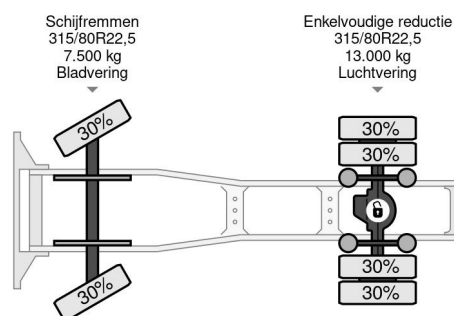

ACCESSORIES

- 2 Beds • 12 gears Manual gearbox • 870 Liter Fuel tank • ABS/EBS • ADR/VLG • Air conditioning • Aluminium fuel tank • Anti-lock braking system • Anti-lock braking system • ASR • Controlled slip differential • Cruise control • Electrically adjustable door mirrors • Electric windows • Fridge under bed • Heated mirrors • Luxury drivers seat • Main switch • Radio/CD player • Retarder • Roof spoiler • Sleeper cab • Speed limiter • Vehicle heater • ZF-intarder

DESCRIPTION

NICE AND CLEAN CONDITION DAF FTXF105-460 SPACECAB 4x2 TRACTOR UNIT WITH ZF MANUAL GEARBOX, ZF-INTARDER, AIRCONDITIONING & FRIDGE UNTHET BED!!
460HP, EURO 5 / EEV!!
ZF12 GEARS MANUAL GEARBOX!!
ZF-INTARDER!!
FRIDGE + STORAGE BOX UNTHET BED!!
AIRCONDITIONING!!
COMPLETE SPOILERSET ON CABIN!!
COMBI-LIGHTS!!
ETC!!

TRUCK IS IN NICE & CLEAN CONDITION, ONLY 853.500 KM, READY FOR THE JOB !!

MORE DAF CF/XF EURO 2/3/4/5/6 IN STOCK FOR SALE!! (>75 TRUCKS/TRAILERS IN STOCK)!!