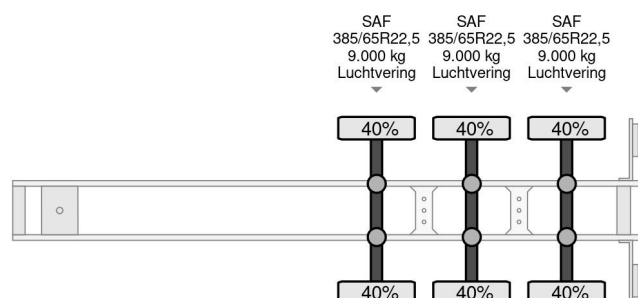

ACCESSORIES

- Air suspension
- Anti-lock braking system
- Anti-lock braking system
- Disc brakes
- Rear doors
- Tail lift

DESCRIPTION

HEAVY DUTY KRONE SDP 27 13.60 METER CURTAINSIDE TRAILER WITH SLIDING ROOF, D'HOLLANDIA 2.000 KG. LOADING PLATFORM, SAF-AXLES & DISC BRAKES!!

SAF AXLES!!
DISC BRAKES!!
ABS-BRAKE SYSTEM!!
ETC.

SIZE: LENGTH x WIDE x HIGH; Ca. 13.65 x 2.50 x 2.70 M. (INSIDE) !!

SLIDING ROOF WITH CODE XL!!

D'HOLLANDIA DHSM30 2.000 KG. LOADING PLATFORM!!
BACK DOORS!!

MORE TRAILERS (ALL KIND) IN STOCK FOR SALE, > 75 TRUCKS/TRAILERS IN STOCK!!

SHIPMENT, TRANSPORT, LOADING, STACKING OR