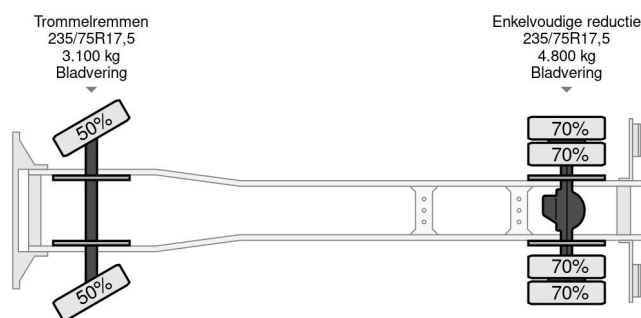

ACCESSORIES

- 5 Gears manual gearbox
- DRUM BRAKES
- Luxery driversseat
- Power take-off (PTO)
- PTO
- Radio/CD player
- STEEL SUSPENSION

DESCRIPTION

GOOD CONDITION MERCEDES-BENZ 814K ECOLINER (6-CILINDER) 4x2 FULL STEEL MEILLER KIPPER, MANUAL GEARBOX & STEEL SUSPENSION !!

140HP, 6-CILINDER ENGINE!!
5 GEARS MANUAL GEARBOX!!
STEEL SUSPENSION!!
P.T.O.!!
ETC.!!

KIPPERBODY: LENGTH x WIDE x HIGH Ca. 3.75 x 2.25 x 0.45 M. !! (INSIDE!! / Ca. 6 M3) !!

GOOD WORKING & DRIVING CONDITION TRUCK, READY FOR THE KIPPER JOBS!!

MORE MERCEDES-BENZ 4x2 / 6x4 / 6x6 / 8x4 / 8x8 (CONSTRUCTION) TRUCKS IN STOCK FOR SALE!! (>85 TRUCKS/TRAILERS IN STOCK)!!