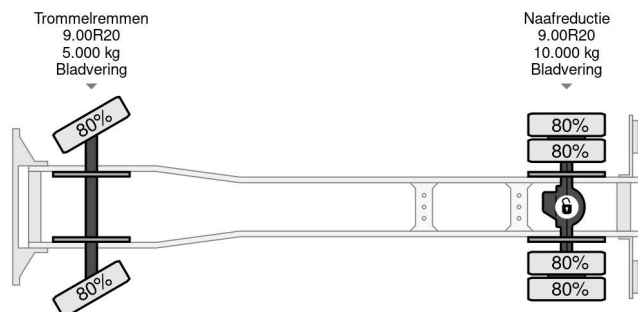

Mercedes-Benz SK 1414K 4x2 3-WAY MEILLER KIPPER (FU...
Referentienumer: SN 56575945

ACCESSORIES

- 5 Gears manual gearbox
- 200 Liter Fuel tank
- Controlled slip differential
- Coupling
- DRUM BRAKES
- Power take-off (PTO)
- PTO
- Radio/CD player
- Speed limiter
- STEEL SUSPENSION

DESCRIPTION

NICE & GOOD WORKING CONDITION MERCEDES-BENZ 1414K 4x2 FULL STEEL 3-WAY MEILLER KIPPER WITH MANUAL GEARBOX, FULL STEEL SUSPENSION AND REDUCTION AXLE!!
140HP, 6 CILINDER ENGINE (MECHANICAL PUMP AND INJECTORS)!!
MANUAL GEARBOX!!
FULL STEEL SUSPENSION!!
REDUCTION AXLE!!
SPER-DIFFERENTIAL (HELPER)!!
P.T.O.!!
HYDRAULIC KIT!!
ETC.!!

HEAVY DUTY 3-WAY MEILLER FULL STEEL KIPPERBODY!!
SIZE; LENGTH x WIDE x HIGH Ca.: 4.10 m. x 2.40 m. x 0.50 m. (Ca. 6m3)!!