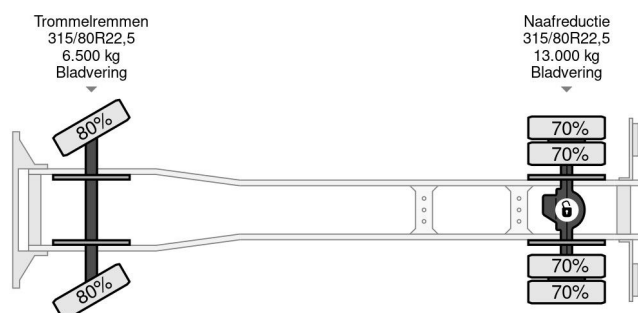

ACCESSORIES

- 16 gears Manual gearbox • 200 Liter Fueltank •
- Controlled slip differential • Coupling • DRUM BRAKES •
- Heated mirrors • Hub reduction • Luxery driversseat •
- Power take-off (PTO) • PTO • Radio/CD player • Speed limiter • STEEL SUSPENSION • Visor • ZF16 gears manual

DESCRIPTION

NICE & GOOD CONDITION MERCEDES-BENZ 1635K V8 4x2 FULL STEEL 3-WAY MEILLER KIPPER, MANUAL GEARBOX, FULL STEEL SUSPENSION AND REDUCTION AXLE!!
350HP, 8 CILINDER ENGINE (MECHANICAL PUMP AND INJECTORS)!!
ZF16 MANUAL GEARBOX!!
FULL STEEL SUSPENSION!!
REDUCTION AXLE!!
P.T.O.!!
HYDRAULIC KIT!!
SUNVISOR!!
ETC.!!

FULL STEEL HEAVY DUTY 3-WAY MEILLER KIPPERBODY!!
SIZE; LENGTH x WIDE x HIGH Ca.: 4.45 m. x 2.40 m. x 0.70