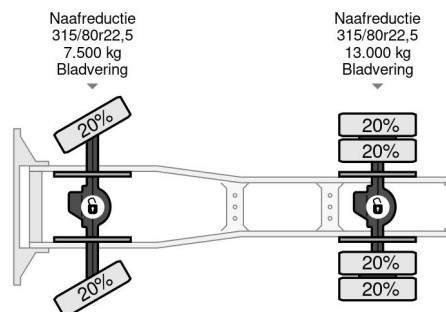

ACCESSORIES

- 16 gears Manual gearbox • 400 Liter Fuel tank • All wheel drive • Anti-lock braking system • Controlled slip differential
- DRUM BRAKES • Heated mirrors • Hub reduction • Hydraulic Kit • Luxery drivers seat • Power take-off (PTO)
- PTO • Radio/CD player • Speed limiter • STEEL SUSPENSION • Visor • ZF16 gears manual

DESCRIPTION

HEAVY DUTY MERCEDES-BENZ SK2038AS 4x4 FULL STEEL SUSPENSION TRACTOR UNIT WITH REDUCTION AXLES & MANUAL GEARBOX!!
280HP, V8 ENGINE (NO ELECTRONICS (MECHANICAL PUMP & INJECTORS))!
ZF 16 MANUAL GEARBOX!!
FULL STEEL SUSPENSION!!
REDUCTION AXLES!!
HYDRAULIC KIT!!
ETC.!!

TRACTOR UNIT IS IN GOOD DRIVING CONDITION, READY FOR THE HEAVY ALL WHEEL DRIVE (CONSTRUCTION) JOBS!!

MORE MERCEDES-BENZ 4x2 / 4x4 / 6x4 / 8x4 (CONSTRUCTION) TRUCKS IN STOCK FOR SALE!! (>75