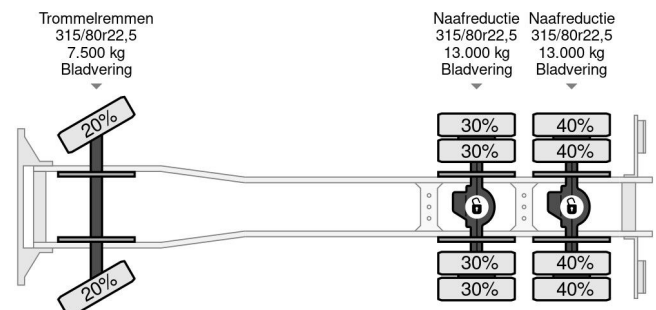

ACCESSORIES

- 16 gears Manual gearbox • 300 Liter Fueltank •
- Controlled slip differential • DRUM BRAKES • Hub reduction • Hydraulic Kit • Luxery driversseat • Power take-off (PTO) • PTO • Radio/CD player • STEEL SUSPENSION • Visor • ZF16 gears manual

DESCRIPTION

NICE & GOOD CONDITION MERCEDES-BENZ 2635K V8 4x2 FULL STEEL 3-WAY MEILLER KIPPER, MANUAL GEARBOX, FULL STEEL SUSPENSION AND REDUCTION AXLES!!
350HP, 8 CILINDER ENGINE (MECHANICAL PUMP AND INJECTORS)!!
ZF16 MANUAL GEARBOX!!
FULL STEEL SUSPENSION!!
REDUCTION AXLES!!
P.T.O.!!
HYDRAULIC KIT!!
SUNVISOR!!
ETC.!!

FULL STEEL HEAVY DUTY 3-WAY MEILLER KIPPERBODY!!
SIZE; LENGTH x WIDE x HIGH Ca.: 4.80 m. x 2.40 m. x 0.90